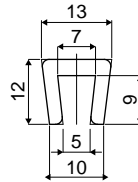

Product guides and accessories

Extruded product guide rails supplied in coils of 50 Mt. for plates from 6 to 7 mm. Part. **369**

Code

369 / 83725

MATERIALS: Extruded UHMWPE white colour.
BOX QUANTITY: This item is sold in Mt. - Min. 50 Mt.

Extruded product guide rails in coils of 60 Mt. Part. **370**

Code

370 / 83726

MATERIALS: Extruded HMWPE white colour.
FEATURES: To be used with 12 mm diameter rods.
BOX QUANTITY: This item is sold in Mt. - Min. 60 Mt.

Extruded product guide rails in coils of 60 Mt. Part. **371**

Code

371 / 83727

MATERIALS: Extruded HMWPE white colour.
FEATURES: To be used with 10 mm diameter rods.
BOX QUANTITY: This item is sold in Mt. - Min. 60 Mt.