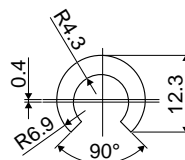

Product guides and accessories

Extruded product guide rails supplied in coils of 50 Mt. for plates from 6 to 7 mm. Part. **369**

Code

369 / 83725

MATERIALS: Extruded UHMWPE white colour.
BOX QUANTITY: This item is sold in Mt. - Min. 50 Mt.

Extruded product guide rails in coils of 60 Mt. Part. **370**

Code

370 / 83726

MATERIALS: Extruded HMWPE white colour.
FEATURES: To be used with 12 mm diameter rods.
BOX QUANTITY: This item is sold in Mt. - Min. 60 Mt.

Extruded product guide rails in coils of 60 Mt. Part. **371**

Code

371 / 83727

MATERIALS: Extruded HMWPE white colour.
FEATURES: To be used with 10 mm diameter rods.
BOX QUANTITY: This item is sold in Mt. - Min. 60 Mt.