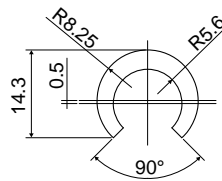

Product guides and accessories

Extruded product guide rails supplied in coils of 50 Mt. for plates from 6 to 7 mm. Part. **369**

Code

369 / 83725

MATERIALS: Extruded UHMWPE white colour.
BOX QUANTITY: This item is sold in Mt. - Min. 50 Mt.

Extruded product guide rails in coils of 60 Mt. Part. **370**

Code

370 / 83726

MATERIALS: Extruded HMWPE white colour.
FEATURES: To be used with 12 mm diameter rods.
BOX QUANTITY: This item is sold in Mt. - Min. 60 Mt.

Extruded product guide rails in coils of 60 Mt. Part. **371**

Code

371 / 83727

MATERIALS: Extruded HMWPE white colour.
FEATURES: To be used with 10 mm diameter rods.
BOX QUANTITY: This item is sold in Mt. - Min. 60 Mt.