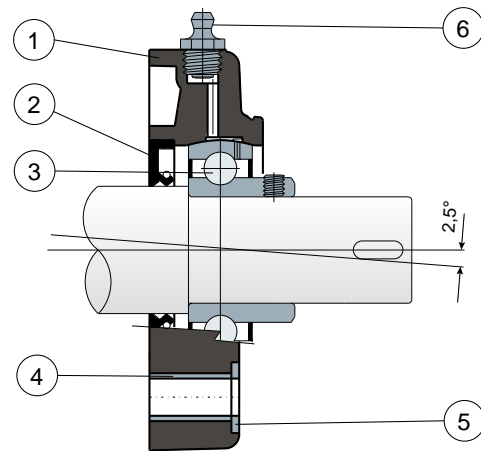

# Square flanged bearing supports

Serie **UCF/CS**  
Serie **MUCF/CS**

Self-aligning bearings with Solid body: completely closed surface to guarantee the max hygiene.

Long Life bearings: life long lubrication.

Back gasket for shouldered shaft

- 1) Housing made out of black, white or blue Ral 5005 colour polyamide reinforced with glass fibers.
- 2) Back gasket made out of NBR rubber for turning shaft seal.
- 3) Chrome steel or stainless steel bearing AISI 440.
- 4) Spacer for fixing reinforcement made out of stainless steel AISI 304.
- 5) UNI 6592 support washer made out of stainless steel AISI 304.
- 6) Greaser, straight type with 1/8 gas thread, made out of nickel-plated brass (absent in the versions with Long Life bearing).

N.B.: The protection cover can be ordered separately as an accessory; in the Long Life version, the greaser is absent and the lubrication channel is protected by a rubber cap.

Support dimensions respect ISO 3228 set of rules.  
Maximum shaft alignment error 2,5°  
For further information please contact our technical office or sales department.

**FEATURES:** Back gasket for shouldered shafts; the protection cover can be ordered separately as an accessory. Use of shouldered shafts allows a higher capability of axial load. Maximum shaft alignment error 2.5°.