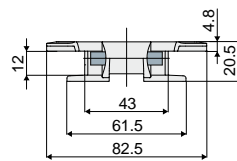

Chains and accessories

Sideflex chain (879 TAB BO)

Part. **711**

Example of application

Code	Material	Colour
711 / 86729	Acetal	Brown
711 / 86730	PA + auto-lubricating additive	Black

MATERIALS: Top plates in brown colour acetal or in black colour polyamide with auto-lubricating additive; pins in stainless steel AISI 304.

FEATURES: To be used with wheels:
Part.310, 457, 456, 455, 454, 458, 459.
Max. working load: 2100 N.

BOX QUANTITY: 3,05 Mt.