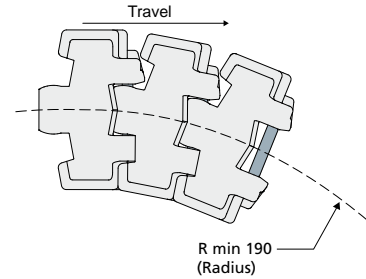

Chains and accessories

Sideflex chain (879 TAB BO)

Part. **711**

Example of application

Code	Material	Colour
711 / 86729	Acetal	Brown
711 / 86730	PA + auto-lubricating additive	Black

MATERIALS: Top plates in brown colour acetal or in black colour polyamide with auto-lubricating additive; pins in stainless steel AISI 304.

FEATURES: To be used with wheels:
Part.310, 457, 456, 455, 454, 458, 459.
Max. working load: 2100 N.

BOX QUANTITY: 3,05 Mt.