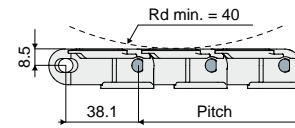

Chains and accessories

Sideflex chain (879 TAB BO)

Part. **711**

Example of application

Code	Material	Colour
711 / 86729	Acetal	Brown
711 / 86730	PA + auto-lubricating additive	Black

MATERIALS: Top plates in brown colour acetal or in black colour polyamide with auto-lubricating additive; pins in stainless steel AISI 304.

FEATURES: To be used with wheels:
Part.310, 457, 456, 455, 454, 458, 459.
Max. working load: 2100 N.

BOX QUANTITY: 3,05 Mt.