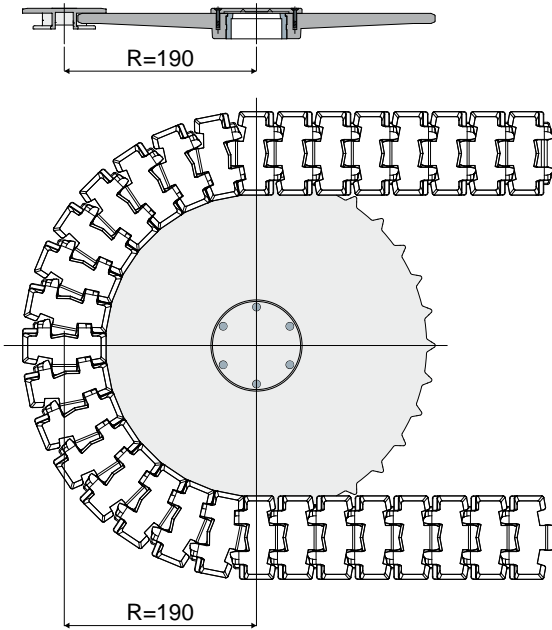

Chains and accessories

Sideflex chain (879 TAB BO)

Part. **711**

Example of application

Code	Material	Colour
711 / 86729	Acetal	Brown
711 / 86730	PA + auto-lubricating additive	Black

MATERIALS: Top plates in brown colour acetal or in black colour polyamide with auto-lubricating additive; pins in stainless steel AISI 304.

FEATURES: To be used with wheels:
Part.310, 457, 456, 455, 454, 458, 459.
Max. working load: 2100 N.

BOX QUANTITY: 3,05 Mt.