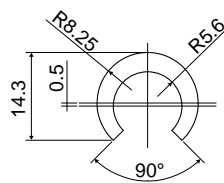

# Product guides and accessories

**Extruded product guide rails supplied in coils of 50 Mt. for plates 4 mm.**

Part. **596**

**NEW**

Code

596 / 91182

MATERIALS: Extruded UHMWPE white colour.  
BOX QUANTITY: This item is sold in Mt. - Min. 50 Mt.

**Extruded product guide rails supplied in coils of 50 Mt. for plates from 6 to 7 mm.**

Part. **369**

Code

369 / 83725

MATERIALS: Extruded UHMWPE white colour.  
BOX QUANTITY: This item is sold in Mt. - Min. 50 Mt.

**Extruded product guide rails in coils of 60 Mt.**

Part. **370**

Code

370 / 83726

MATERIALS: Extruded HMWPE white colour.  
FEATURES: To be used with 12 mm diameter rods.  
BOX QUANTITY: This item is sold in Mt. - Min. 60 Mt.

**Extruded product guide rails in coils of 60 Mt.**

Part. **371**

Code

371 / 83727

MATERIALS: Extruded HMWPE white colour.  
FEATURES: To be used with 10 mm diameter rods.  
BOX QUANTITY: This item is sold in Mt. - Min. 60 Mt.