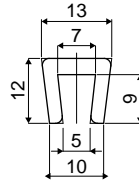

# Product guides and accessories

**Extruded product guide rails supplied in coils of 50 Mt. for plates 4 mm.**

Part. **596**

**NEW**

Code

596 / 91182

MATERIALS: Extruded UHMWPE white colour.  
BOX QUANTITY: This item is sold in Mt. - Min. 50 Mt.

**Extruded product guide rails supplied in coils of 50 Mt. for plates from 6 to 7 mm.**

Part. **369**

Code

369 / 83725

MATERIALS: Extruded UHMWPE white colour.  
BOX QUANTITY: This item is sold in Mt. - Min. 50 Mt.

**Extruded product guide rails in coils of 60 Mt.**

Part. **370**

Code

370 / 83726

MATERIALS: Extruded HMWPE white colour.  
FEATURES: To be used with 12 mm diameter rods.  
BOX QUANTITY: This item is sold in Mt. - Min. 60 Mt.

**Extruded product guide rails in coils of 60 Mt.**

Part. **371**

Code

371 / 83727

MATERIALS: Extruded HMWPE white colour.  
FEATURES: To be used with 10 mm diameter rods.  
BOX QUANTITY: This item is sold in Mt. - Min. 60 Mt.