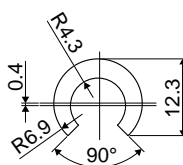

**Extruded product guide rails in coils of 60 Mt.**

Part. **370**

Code

370 / 83726

MATERIALS: Extruded HMWPE white colour.  
FEATURES: To be used with 12 mm diameter rods.  
BOX QUANTITY: This item is sold in Mt. - Min. 60 Mt.

**Extruded product guide rails in coils of 60 Mt.**

Part. **371**

Code

371 / 83727

MATERIALS: Extruded HMWPE white colour.  
FEATURES: To be used with 10 mm diameter rods.  
BOX QUANTITY: This item is sold in Mt. - Min. 60 Mt.