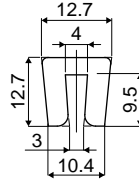

# Product guides and accessories

**Extruded product guide rails supplied in coils of 50 Mt. for plates 4 mm.**

Part. **596**

**NEW**

Code

596 / 91182

MATERIALS: Extruded UHMWPE white colour.  
BOX QUANTITY: This item is sold in Mt. - Min. 50 Mt.

**Extruded product guide rails supplied in coils of 50 Mt. for plates from 6 to 7 mm.**

Part. **369**

Code

369 / 83725

MATERIALS: Extruded UHMWPE white colour.  
BOX QUANTITY: This item is sold in Mt. - Min. 50 Mt.

**Extruded product guide rails in coils of 60 Mt.**

Part. **370**

Code

370 / 83726

MATERIALS: Extruded HMWPE white colour.  
FEATURES: To be used with 12 mm diameter rods.  
BOX QUANTITY: This item is sold in Mt. - Min. 60 Mt.

**Extruded product guide rails in coils of 60 Mt.**

Part. **371**

Code

371 / 83727

MATERIALS: Extruded HMWPE white colour.  
FEATURES: To be used with 10 mm diameter rods.  
BOX QUANTITY: This item is sold in Mt. - Min. 60 Mt.