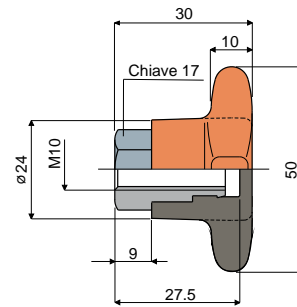

Knobs and handles

Part. 313 Knob for bracket (short type)

Code	Colour
313 / 82848	Orange
313 / 88337	Black

NEW

MATERIALS: Knob made of reinforced polyamide orange or black colour; threaded bushing made of nickel plated brass.

FEATURES: Accessory to be used with heads Part.221 and 266.

BOX QUANTITY: 24 pieces.

ON REQUEST:

- Knobs: In reinforced polypropylene, other colours.
- Box quantity: According to your request.

Part. 314 Knob for bracket (short type)

Code	Colour
314 / 82849	Orange
314 / 90537	Black

NEW

MATERIALS: Knob made of reinforced polyamide orange or black colour; threaded bushing made of nickel plated brass.

FEATURES: Accessory to be used with heads Part.221 and 266.

BOX QUANTITY: 24 pieces.

ON REQUEST:

- Knobs: In reinforced polypropylene, other colours.
- Box quantity: According to your request.

Part. 315 Knob for bracket (short type)

Code	Colour
315 / 82850	Orange
315 / 90539	Black