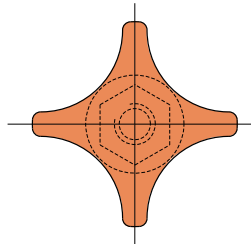

Knobs and handles

Part. 313 Knob for bracket (short type)

Code	Colour
313 / 82848	Orange
313 / 88337	Black

NEW

MATERIALS: Knob made of reinforced polyamide orange or black colour; threaded bushing made of nickel plated brass.

FEATURES: Accessory to be used with heads Part.221 and 266.

BOX QUANTITY: 24 pieces.

ON REQUEST:

- Knobs: In reinforced polypropylene, other colours.
- Box quantity: According to your request.

Part. 314 Knob for bracket (short type)