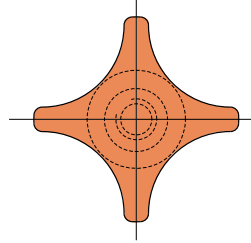

Knobs and handles

Part. 313 Knob for bracket (short type)

Code	Colour
313 / 82848	Orange
313 / 88337	Black

NEW

MATERIALS: Knob made of reinforced polyamide orange or black colour; threaded bushing made of nickel plated brass.

FEATURES: Accessory to be used with heads Part.221 and 266.

BOX QUANTITY: 24 pieces.

ON REQUEST:

- Knobs: In reinforced polypropylene, other colours.
- Box quantity: According to your request.

Part. 314 Knob for bracket (short type)