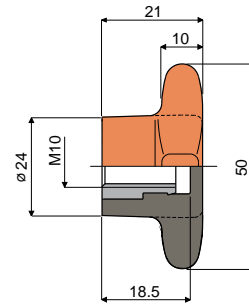

Knobs and handles

Part. 313 Knob for bracket (short type)

Code	Colour
313 / 82848	Orange
313 / 88337	Black

NEW

MATERIALS: Knob made of reinforced polyamide orange or black colour; threaded bushing made of nickel plated brass.

FEATURES: Accessory to be used with heads Part.221 and 266.

BOX QUANTITY: 24 pieces.

ON REQUEST:

- Knobs: In reinforced polypropylene, other colours.
- Box quantity: According to your request.

Part. 314 Knob for bracket (short type)

Code	Colour
314 / 82849	Orange
314 / 90537	Black

NEW

MATERIALS: Knob made of reinforced polyamide orange or black colour; threaded bushing made of nickel plated brass.

FEATURES: Accessory to be used with heads Part.221 and 266.