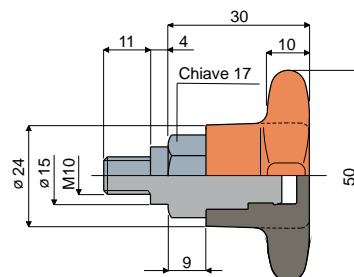

Part. 315 Knob for bracket (short type)

Code	Colour
315 / 82850	Orange
315 / 90539	Black

NEW

MATERIALS: Knob made of reinforced polyamide orange or black colour; threaded bushing made of nickel plated brass.

FEATURES: Accessory to be used with head Part.223.

BOX QUANTITY: 24 pieces.

ON REQUEST:

- Knobs: In reinforced polypropylene, other colours.
- Box quantity: According to your request.