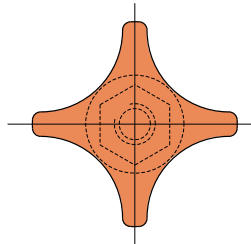

Part. 314 Knob for bracket (short type)

Code	Colour
314 / 82849	Orange
314 / 90537	Black

NEW

MATERIALS: Knob made of reinforced polyamide orange or black colour; threaded bushing made of nickel plated brass.

FEATURES: Accessory to be used with heads Part.221 and 266.

BOX QUANTITY: 24 pieces.

ON REQUEST:

- Knobs: In reinforced polypropylene, other colours.
- Box quantity: According to your request.