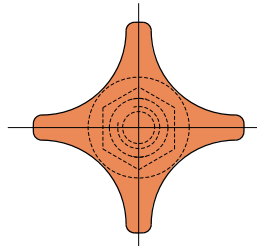

Part. 315 Knob for bracket (short type)

Code	Colour
315 / 82850	Orange
315 / 90539	Black

NEW

MATERIALS: Knob made of reinforced polyamide orange or black colour; threaded bushing made of nickel plated brass.

FEATURES: Accessory to be used with head Part.223.

BOX QUANTITY: 24 pieces.

ON REQUEST:

- Knobs: In reinforced polypropylene, other colours.
- Box quantity: According to your request.