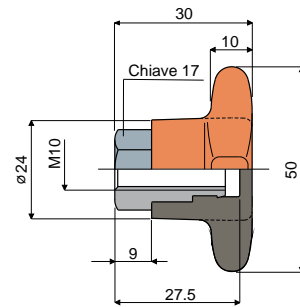

## Part. 313 Knob for bracket (short type)

Code	Colour
313 / 82848	Orange
313 / 88337	Black

**NEW**

**MATERIALS:** Knob made of reinforced polyamide orange or black colour; threaded bushing made of nickel plated brass.

**FEATURES:** Accessory to be used with heads Part.221 and 266.

**BOX QUANTITY:** 24 pieces.

**ON REQUEST:**

- Knobs: In reinforced polypropylene, other colours.
- Box quantity: According to your request.

## Part. 314 Knob for bracket (short type)

Code	Colour
314 / 82849	Orange
314 / 90537	Black

**NEW**

**MATERIALS:** Knob made of reinforced polyamide orange or black colour; threaded bushing made of nickel plated brass.