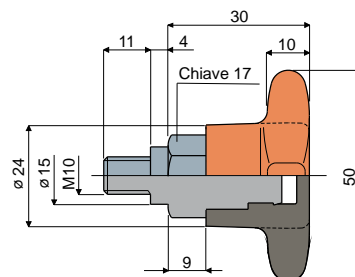

Part. 315 Knob for bracket (short type)

Code	Colour
315 / 82850	Orange
315 / 90539	Black

NEW

MATERIALS: Knob made of reinforced polyamide orange or black colour; threaded bushing made of nickel plated brass.

FEATURES: Accessory to be used with head Part.223.

BOX QUANTITY: 24 pieces.

ON REQUEST:

- Knobs: In reinforced polypropylene, other colours.
- Box quantity: According to your request.