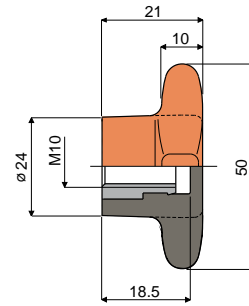

## Part. 313 Knob for bracket (short type)

Code	Colour
313 / 82848	Orange
313 / 88337	Black

**NEW**

**MATERIALS:** Knob made of reinforced polyamide orange or black colour; threaded bushing made of nickel plated brass.

**FEATURES:** Accessory to be used with heads Part.221 and 266.

**BOX QUANTITY:** 24 pieces.

**ON REQUEST:**

- Knobs: In reinforced polypropylene, other colours.
- Box quantity: According to your request.

## Part. 314 Knob for bracket (short type)

Code	Colour
314 / 82849	Orange
314 / 90537	Black

**NEW**

**MATERIALS:** Knob made of reinforced polyamide orange or black colour; threaded bushing made of nickel plated brass.