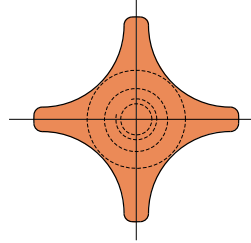

## Part. 313 Knob for bracket (short type)

Code	Colour
313 / 82848	Orange
313 / 88337	Black

**NEW**

**MATERIALS:** Knob made of reinforced polyamide orange or black colour; threaded bushing made of nickel plated brass.