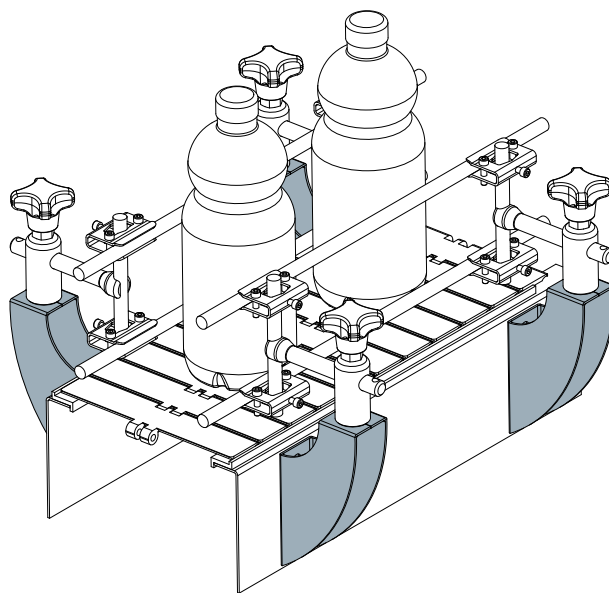

# Guide rail brackets

## Part. 442 Guide rail bracket

Code

442 / 85242

MATERIALS: Bracket made of stainless steel AISI 304.

BOX QUANTITY: 24 pieces.

ON REQUEST:

- Box quantity: According to your request.

## Part. 441 Guide rail bracket

Code

441 / 85241

MATERIALS: Bracket made of stainless steel AISI 304.

BOX QUANTITY: 24 pieces.

ON REQUEST:

- Box quantity: According to your request.