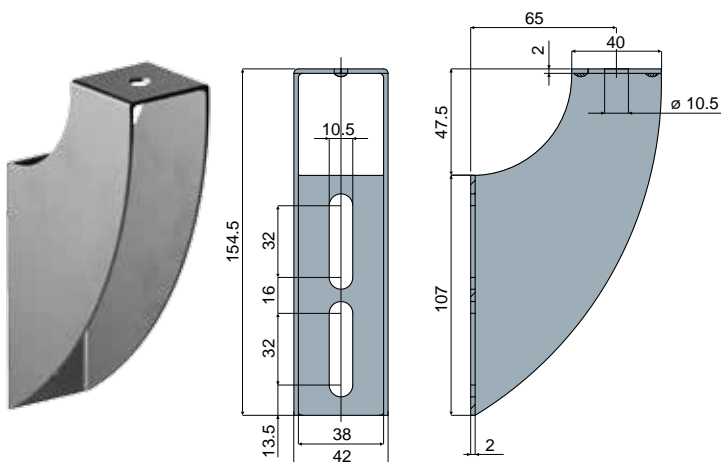

# Guide rail brackets

## Part. 442 Guide rail bracket

Code

442 / 85242

MATERIALS: Bracket made of stainless steel AISI 304.

BOX QUANTITY: 24 pieces.

ON REQUEST:

- Box quantity: According to your request.

## Part. 441 Guide rail bracket

Code

441 / 85241

MATERIALS: Bracket made of stainless steel AISI 304.

BOX QUANTITY: 24 pieces.

ON REQUEST:

- Box quantity: According to your request.