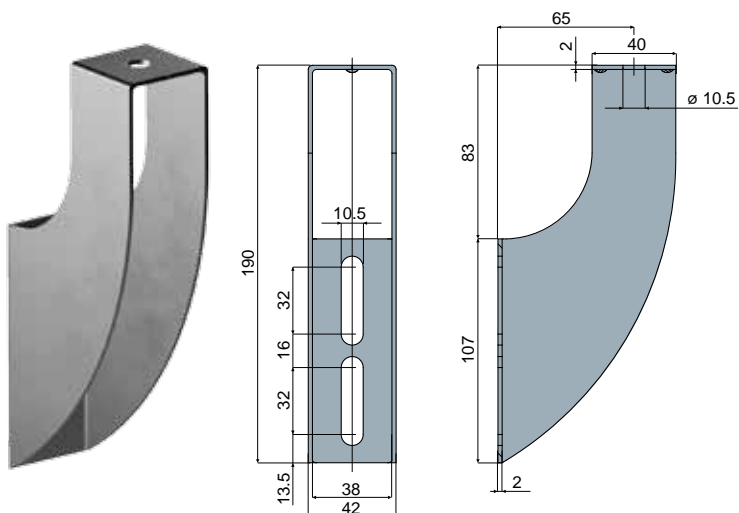

## Part. 442 Guide rail bracket

Code

442 / 85242

MATERIALS: Bracket made of stainless steel AISI 304.

BOX QUANTITY: 24 pieces.

ON REQUEST:

- Box quantity: According to your request.

## Part. 441 Guide rail bracket

Code

441 / 85241

MATERIALS: Bracket made of stainless steel AISI 304.

BOX QUANTITY: 24 pieces.

ON REQUEST:

- Box quantity: According to your request.