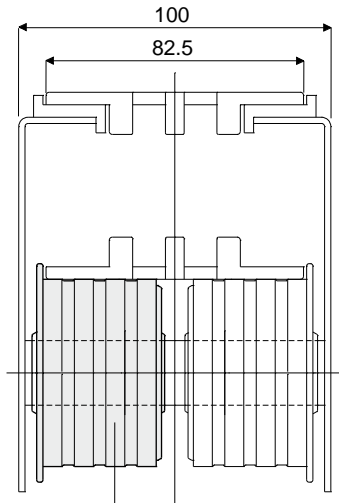

Return rollers

Example of application

Part.249