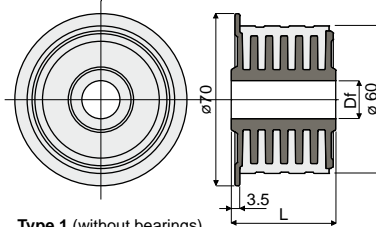

Return rollers

Example of application

Part.249

Example of application

Part.245

Part.249

Example of application

Part.399

Roller with rubber for chain return (with flange)

Part. **249**

Type 1 (without bearings)

Type 2 (with bearings)

Df Bore for pin of (mm)	L (mm)	Type 1 (without bearings) Code
15	22	249 / 85346
15	43	249 / 82021
16	22	249 / 85347
16	43	249 / 82022
18	22	249 / 85348
18	43	249 / 82023
20	22	249 / 85349
20	43	249 / 82024

MATERIALS: Internal part is made of polyamide black colour; external rubber is made of thermoplastic rubber grey colour 65 Shore; bearing made of chrome steel.

FEATURES: This roller is completely closed, total lack of internal cavities to obtain the maximum level of cleanliness and noiselessness during working operations.

Roller with rubber for chain return (without flange)

Part. **245**

Df Bore for pin of (mm)	Code
12	245 / 84180
15	245 / 82017
16	245 / 82018
18	245 / 82019
20	245 / 82020

MATERIALS: Internal part is made of polyamide black colour; external rubber is made of thermoplastic rubber grey colour 65 Shore.