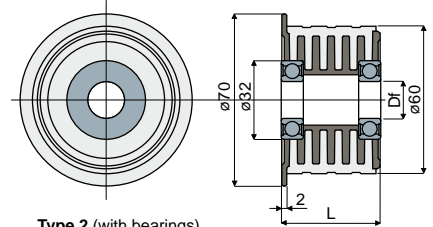

Return rollers

Example of application

Part.249

Example of application

Part.245

Part.249

Example of application

Part.399

Roller with rubber for chain return (with flange)

Part. **249**

Type 1 (without bearings)

Type 2 (with bearings)

Df Bore for pin of (mm)	L (mm)	Type 1 (without bearings) Code
15	22	249 / 85346
15	43	249 / 82021
16	22	249 / 85347
16	43	249 / 82022
18	22	249 / 85348
18	43	249 / 82023
20	22	249 / 85349
20	43	249 / 82024

MATERIALS: Internal part is made of polyamide black colour; external rubber is made of thermoplastic rubber grey colour 65 Shore; bearing made of chrome steel.

FEATURES: This roller is completely closed, total lack of internal cavities to obtain the maximum level of cleanliness and noiselessness during working operations.

Roller with rubber for chain return (without flange)

Part. **245**

Df Bore for pin of (mm)	Code
12	245 / 84180
15	245 / 82017
16	245 / 82018
18	245 / 82019
20	245 / 82020

MATERIALS: Internal part is made of polyamide black colour; external rubber is made of thermoplastic rubber grey colour 65 Shore.