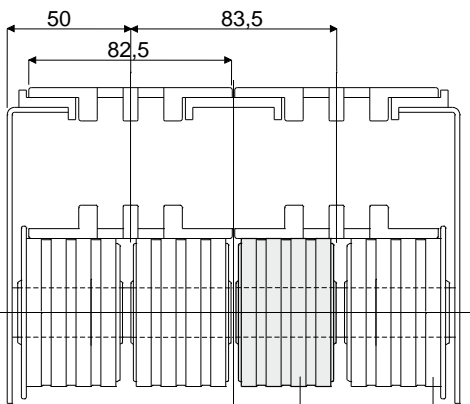

Example of application

Part.245

Part.249