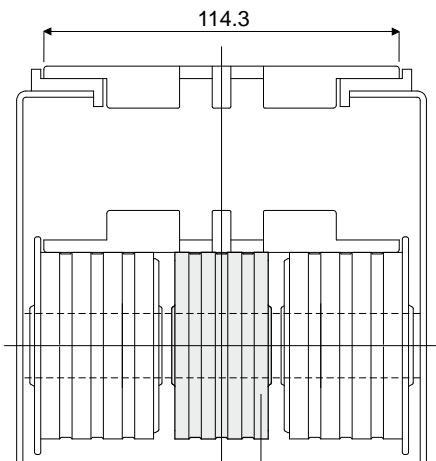

Example of application

Part.399

Roller with rubber for chain return (with flange)

Part. **249**