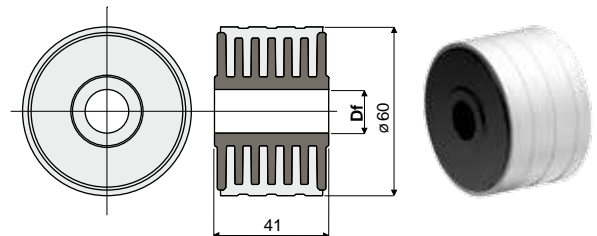

MATERIALS: Internal part is made of polyamide black colour; external rubber is made of thermoplastic rubber grey colour 65 Shore; bearing made of chrome steel.

FEATURES: This roller is completely closed, total lack of internal cavities to obtain the maximum level of cleanliness and noiselessness during working operations.

Roller with rubber for chain return (without flange)

Part. **245**

Df Bore for pin of (mm)	Code
12	245 / 84180
15	245 / 82017
16	245 / 82018
18	245 / 82019
20	245 / 82020

MATERIALS: Internal part is made of polyamide black colour; external rubber is made of thermoplastic rubber grey colour 65 Shore.