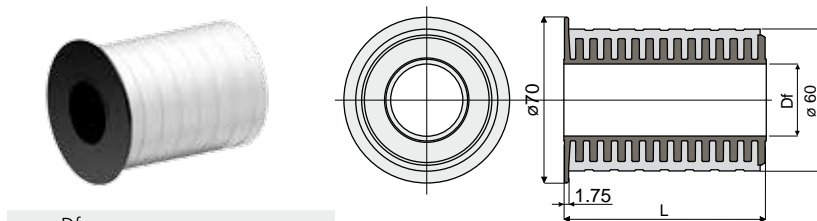

MATERIALS: Internal part is made of polyamide black colour; external rubber is made of thermoplastic rubber grey colour 65 Shore.

FEATURES: This roller is completely closed, total lack of internal cavities to obtain the maximum level of cleanability and noiselessness during working operations.

BOX QUANTITY: 48 pieces.

ON REQUEST:

- Rollers: Special bores, other colours.
- Box quantity: According to your request.

Example of application

Part.293

Part. 525 Roller with rubber for chain return (with flange)

Df Bore for pin of (mm)	L (mm)	Code
25	85,5	525 / 87384
30	85,5	525 / 87379

MATERIALS: Internal part is made of polyamide black colour; external rubber is made of thermoplastic rubber grey colour 65 Shore.