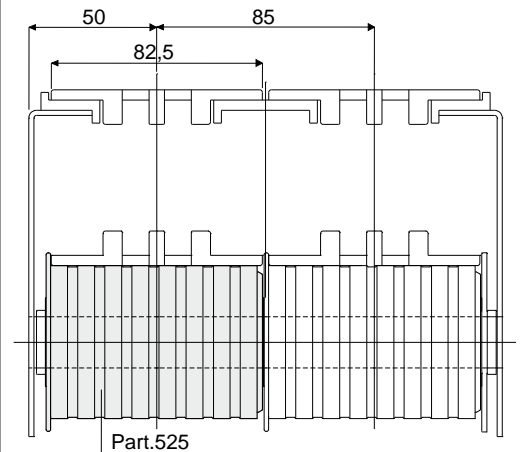

Return rollers

Part. 293

Roller with rubber for chain return (without flange)

Df Bore for pin of (mm)	L = 82 mm	L = 84 mm
	Code	Code
12	293 / 82789	293 / 82833
15	293 / 82580	293 / 82581
16	293 / 82582	293 / 82583
18	293 / 82584	293 / 82585
20	293 / 82586	293 / 82587
25	293 / 87465	293 / 87466
30	293 / 87467	293 / 87468

Df Bore for pin of (mm)	L (mm)	Code
25	85,5	525 / 87384
30	85,5	525 / 87379

MATERIALS: Internal part is made of polyamide black colour; external rubber is made of thermoplastic rubber grey colour 65 Shore.

Example of application

Part.525

Part. 276 Roller with rubber for chain return (without flange)

Df Bore for pin of (mm)	L = 41 mm L1 = 36 mm	L = 82 mm L1 = 75 mm	L = 84 mm L1 = 75 mm
	Code	Code	Code
12	276 / 85466	276 / 82853	276 / 82855
15	276 / 85462	276 / 82060	276 / 82061
16	276 / 85463	276 / 82062	276 / 82063
18	276 / 85464	276 / 82064	276 / 82065
20	276 / 85465	276 / 82066	276 / 82067