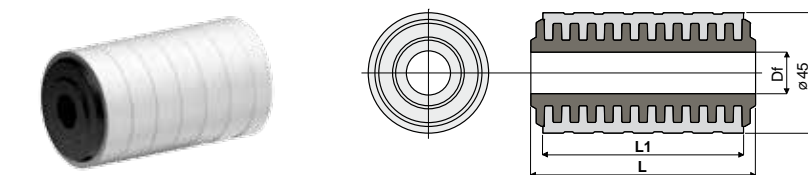

Part. 276 Roller with rubber for chain return (without flange)