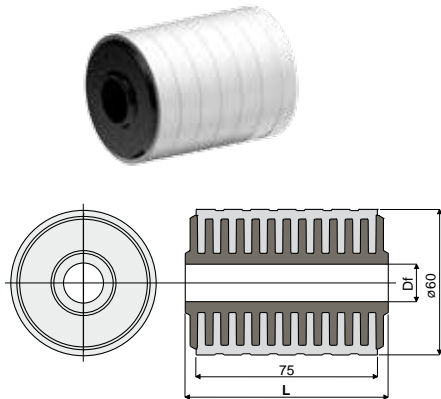

Return rollers

Part. 293

Roller with rubber for chain return (without flange)

Df Bore for pin of (mm)	L = 82 mm	L = 84 mm
	Code	Code
12	293 / 82789	293 / 82833
15	293 / 82580	293 / 82581
16	293 / 82582	293 / 82583
18	293 / 82584	293 / 82585
20	293 / 82586	293 / 82587
25	293 / 87465	293 / 87466
30	293 / 87467	293 / 87468

MATERIALS: Internal part is made of polyamide black colour; external rubber is made of thermoplastic rubber grey colour 65 Shore.

FEATURES: This roller is completely closed, total lack of internal cavities to obtain the maximum level of cleanability and noiselessness during working operations.

Df Bore for pin of (mm)	L (mm)	Code
25	85,5	525 / 87384
30	85,5	525 / 87379

MATERIALS: Internal part is made of polyamide black colour; external rubber is made of thermoplastic rubber grey colour 65 Shore.