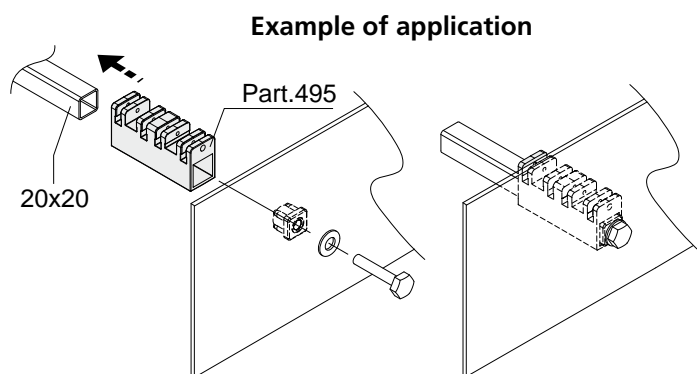

Chain guides and accessories

Spacer for chain return (open version, for round tubes)

Part. **496**

Df Bore for round tubes of (mm)	L	Code
20	84	496 / 87017
	116	496 / 87018

MATERIALS: Spacer in polyamide black colour.
FEATURES: To be used together with the sliding profile Part.499.
BOX QUANTITY: 24 pieces.
ON REQUEST:

- Spacers: In various colours.
- Box quantity: According to your request.

Spacer for chain return (closed version, for square tubes)

Part. **495**

Code
495 / 87016

MATERIALS: Spacer in polyamide black colour.
FEATURES: To be used together with the sliding profile Part.499.
BOX QUANTITY: 24 pieces.
ON REQUEST:

- Spacers: In various colours.
- Box quantity: According to your request.

Spacer for chain return (open version, for square tubes)

Part. **497**

Df Bore for square tubes of (mm)	L	Code
20x20	84	497 / 87019
	116	497 / 87020