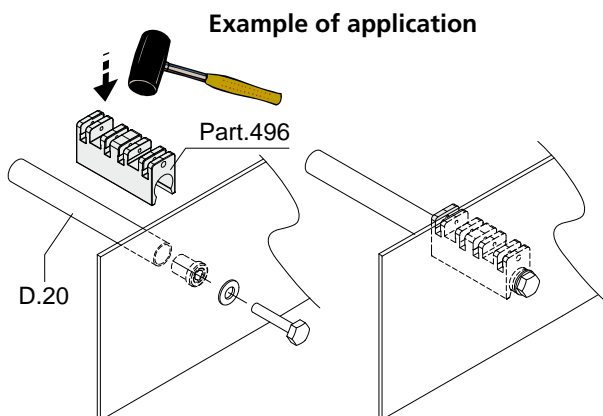

Chain guides and accessories

Spacer for chain return (open version, for round tubes)

Part. **496**

Df Bore for round tubes of (mm)	L	Code
20	84	496 / 87017
	116	496 / 87018

MATERIALS: Spacer in polyamide black colour.
FEATURES: To be used together with the sliding profile Part.499.
BOX QUANTITY: 24 pieces.
ON REQUEST:

- Spacers: In various colours.
- Box quantity: According to your request.

Spacer for chain return (closed version, for square tubes)

Part. **495**

Code
495 / 87016

MATERIALS: Spacer in polyamide black colour.
FEATURES: To be used together with the sliding profile Part.499.
BOX QUANTITY: 24 pieces.
ON REQUEST:

- Spacers: In various colours.
- Box quantity: According to your request.

Spacer for chain return (open version, for square tubes)

Part. **497**

Df Bore for square tubes of (mm)	L	Code
20x20	84	497 / 87019
	116	497 / 87020