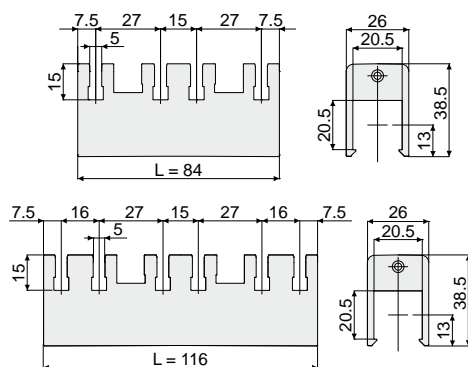

Chain guides and accessories

Spacer for chain return (open version, for round tubes)

Part. **496**

Df Bore for round tubes of (mm)	L	Code
20	84	496 / 87017
	116	496 / 87018

MATERIALS: Spacer in polyamide black colour.
FEATURES: To be used together with the sliding profile Part.499.
BOX QUANTITY: 24 pieces.
ON REQUEST:

- Spacers: In various colours.
- Box quantity: According to your request.

Spacer for chain return (closed version, for square tubes)

Part. **495**

Code
495 / 87016

MATERIALS: Spacer in polyamide black colour.
FEATURES: To be used together with the sliding profile Part.499.
BOX QUANTITY: 24 pieces.
ON REQUEST:

- Spacers: In various colours.
- Box quantity: According to your request.

Spacer for chain return (open version, for square tubes)

Part. **497**

Df Bore for square tubes of (mm)	L	Code
20x20	84	497 / 87019
	116	497 / 87020