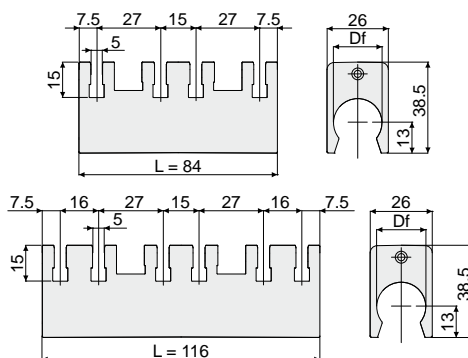

Chain guides and accessories

Spacer for chain return (open version, for round tubes)

Part. **496**

Df Bore for round tubes of (mm)	L	Code
20	84	496 / 87017
	116	496 / 87018

MATERIALS: Spacer in polyamide black colour.
FEATURES: To be used together with the sliding profile Part.499.
BOX QUANTITY: 24 pieces.
ON REQUEST:

- Spacers: In various colours.
- Box quantity: According to your request.

Spacer for chain return (closed version, for square tubes)

Part. **495**

Code
495 / 87016

MATERIALS: Spacer in polyamide black colour.
FEATURES: To be used together with the sliding profile Part.499.
BOX QUANTITY: 24 pieces.
ON REQUEST:

- Spacers: In various colours.
- Box quantity: According to your request.

Spacer for chain return (open version, for square tubes)

Part. **497**

Df Bore for square tubes of (mm)	L	Code
20x20	84	497 / 87019
	116	497 / 87020