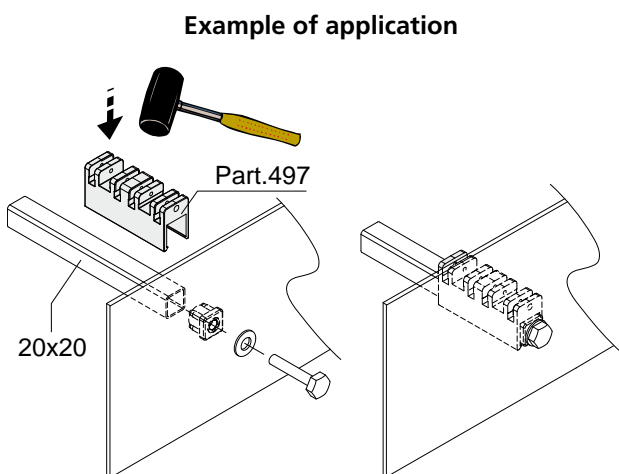

Chain guides and accessories

Spacer for chain return (open version, for round tubes)

Part. **496**

Df Bore for round tubes of (mm)	L	Code
20	84	496 / 87017
	116	496 / 87018

MATERIALS: Spacer in polyamide black colour.
FEATURES: To be used together with the sliding profile Part.499.
BOX QUANTITY: 24 pieces.
ON REQUEST:

- Spacers: In various colours.
- Box quantity: According to your request.

Spacer for chain return (closed version, for square tubes)

Part. **495**

Code
495 / 87016

MATERIALS: Spacer in polyamide black colour.
FEATURES: To be used together with the sliding profile Part.499.
BOX QUANTITY: 24 pieces.
ON REQUEST:

- Spacers: In various colours.
- Box quantity: According to your request.

Spacer for chain return (open version, for square tubes)

Part. **497**

Df Bore for square tubes of (mm)	L	Code
20x20	84	497 / 87019
	116	497 / 87020