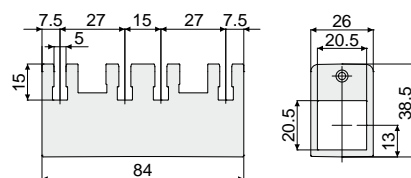

Chain guides and accessories

Spacer for chain return (open version, for round tubes)

Part. **496**

Df Bore for round tubes of (mm)	L	Code
20	84	496 / 87017
	116	496 / 87018

MATERIALS: Spacer in polyamide black colour.
FEATURES: To be used together with the sliding profile Part.499.
BOX QUANTITY: 24 pieces.
ON REQUEST:

- Spacers: In various colours.
- Box quantity: According to your request.

Spacer for chain return (closed version, for square tubes)

Part. **495**

Code
495 / 87016

MATERIALS: Spacer in polyamide black colour.
FEATURES: To be used together with the sliding profile Part.499.
BOX QUANTITY: 24 pieces.
ON REQUEST:

- Spacers: In various colours.
- Box quantity: According to your request.

Spacer for chain return (open version, for square tubes)

Part. **497**

Df Bore for square tubes of (mm)	L	Code
20x20	84	497 / 87019
	116	497 / 87020