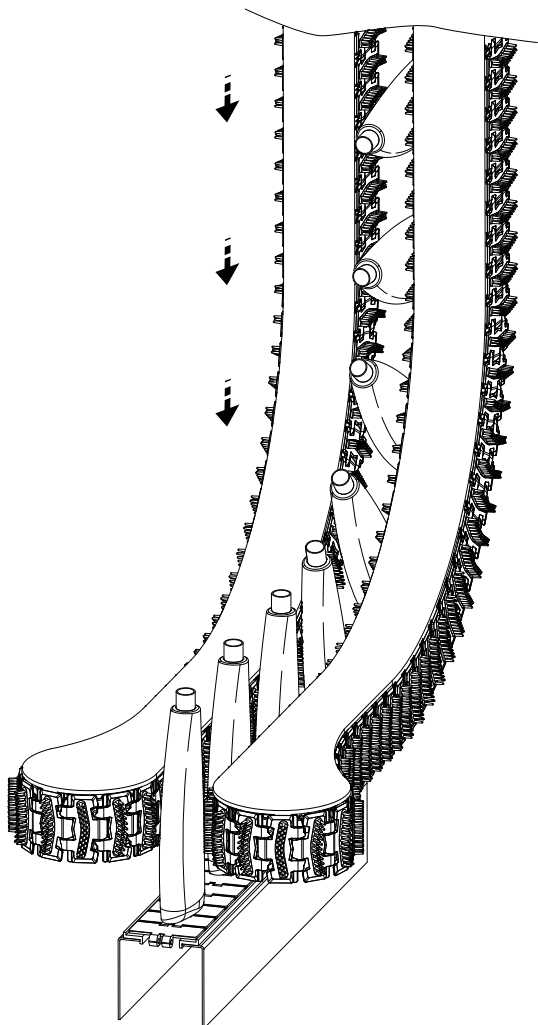

Chains and accessories

Example of application

Sideflex chain with rubber top (879 TAB BO)

Code
713 / 87153

MATERIALS: Top plates in brown colour acetal; grey colour thermoplastic rubber; pins in stainless steel AISI 304.

FEATURES: To be used with wheels:

Part.310, 457, 456, 455, 454, 458, 459; ideal for elevators. Max. working load: 2100 N.

BOX QUANTITY: 3,05 Mt.

ON REQUEST:

- Top plates: In different materials; other colours.
- Box quantity: According to your request.