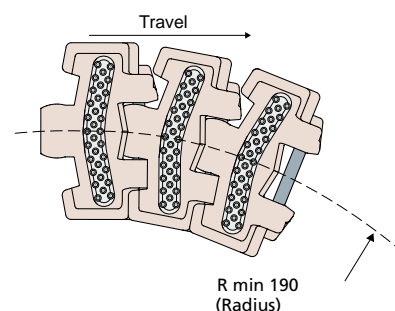

Chains and accessories

Example of application

Sideflex chain with rubber top (879 TAB BO)

Code
713 / 87153

MATERIALS: Top plates in brown colour acetal; grey colour thermoplastic rubber; pins in stainless steel AISI 304.

FEATURES: To be used with wheels:

Part.310, 457, 456, 455, 454, 458, 459; ideal for elevators. Max. working load: 2100 N.

BOX QUANTITY: 3,05 Mt.

ON REQUEST:

- Top plates: In different materials; other colours.
- Box quantity: According to your request.