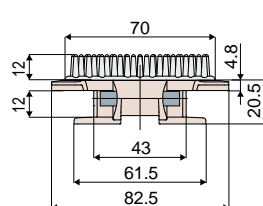

Chains and accessories

Example of application

Sideflex chain with rubber top (879 TAB BO)

Code
713 / 87153

MATERIALS: Top plates in brown colour acetal; grey colour thermoplastic rubber; pins in stainless steel AISI 304.

FEATURES: To be used with wheels:

Part.310, 457, 456, 455, 454, 458, 459; ideal for elevators. Max. working load: 2100 N.

BOX QUANTITY: 3,05 Mt.

ON REQUEST:

- Top plates: In different materials; other colours.
- Box quantity: According to your request.