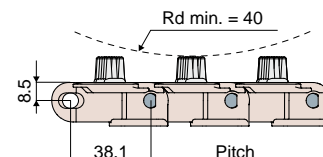

Chains and accessories

Example of application

Sideflex chain with rubber top (879 TAB BO)

Code
713 / 87153

MATERIALS: Top plates in brown colour acetal; grey colour thermoplastic rubber; pins in stainless steel AISI 304.

FEATURES: To be used with wheels:

Part.310, 457, 456, 455, 454, 458, 459; ideal for elevators. Max. working load: 2100 N.

BOX QUANTITY: 3,05 Mt.

ON REQUEST:

- Top plates: In different materials; other colours.
- Box quantity: According to your request.