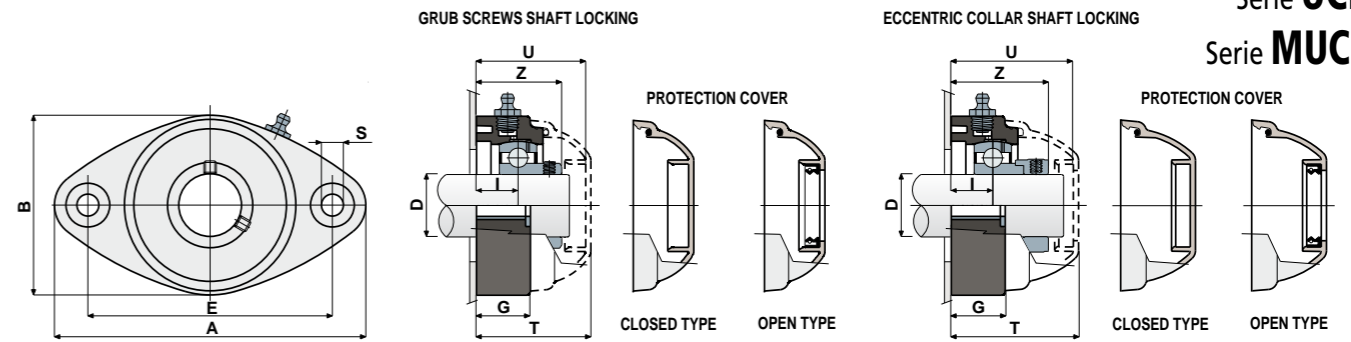

Oval flanged bearing supports

Technical data

Serie UCFL
Serie MUCFL

D	SERIE	Support CODES		CHROME STEEL BEARING													COVER CODES										
		Standard bearing		Long Life bearing			DIMENSIONS (mm)													Bearing load (N)		Bearing support load		GREY RAL 7042 BLUE RAL 5015 ORANGE RAL 2004 RED RAL 3000			
		Black	White	Blue Ral 5005	Black	White	Blue Ral 5005	E	A	B	S	G	I	Z	U	T	C	CO	(N)	Closed	Open	Closed	Open	Closed	Open	Closed	Open
20	UCFL 204	80265	84668	87723	82987	89851	89862	90	118	64	10,5	19	15,5	33,8	44	46,5	12800	6600	8500	80254	80255	87259	83901	82305	82306	87540	87541
20	MUCFL 204	83037	84706	87724	89846	89852	89863	90	122	86	10,5	19	16	34,3	44	46,5	12800	6600	8500	80254	80255	87259	83901	82305	82306	87540	87541
20	MUCFL 204	87217	87218	87725	89847	89853	89864	76,5	100	70	10,5	11	15,5	33,8	44	46,5	12800	6600	8500	80075	80076	85384	85385	82276	82277	87542	87543
25	UCFL 205	80063	84669	87726	80476	89854	89865	99	131	72	10,5	22	17	36,9	47	49,5	14000	7800	10000	80075	80076	85384	85385	82276	82277	87542	87543
25	MUCFL 205	83038	84707	87727	89848	89855	89866	90	122	86	10,5	19	15,5	35	44	46,5	14000	7800	10000	80075	80076	85384	85385	82276	82277	87542	87543
30	UCFL 206	80064	84670	87728	80480	89856	89867	117	149	86	10,5	26	20	41,7	52,5	55	19500	11300	13000	80011	80053	84100	80354	82278	82279	87531	87530
30	MUCFL 206	80542	84708	87729	89849	89857	89868	90	122	86	10,5	19	13	34	52,5	55	19500	11300	13000	82765	82764	87270	87272	87559	87560	87570	87571
35	UCFL 207	80065	84671	87730	80481	89858	89869	130	163	94	10,5	26	20	43,2	57	59	25500	15300	14000	80077	80078	80969	80275	82284	82285	87544	87545
35	MUCFL 207	83995	84709	87731	89850	89859	89870	117	147	112	10,5	27	20	43,2	57	59	25500	15300	14000	80077	80078	80969	80275	82284	82285	87544	87545
40	UCFL 208	85229	85231	87732	86083	89860	89871	144	172	100	10,5	27	19,5	44,8	65	68	32500	19800	15000	80256	80257	83088	86722	82280	82281	87528	82804
40	MUCFL 208	83996	84710	87733	84107	89861	89872	117	147	112	10,5	27	19,5	45,2	65	68	32500	19800	15000	80256	80257	83088	86722	82280	82281	87528	82804