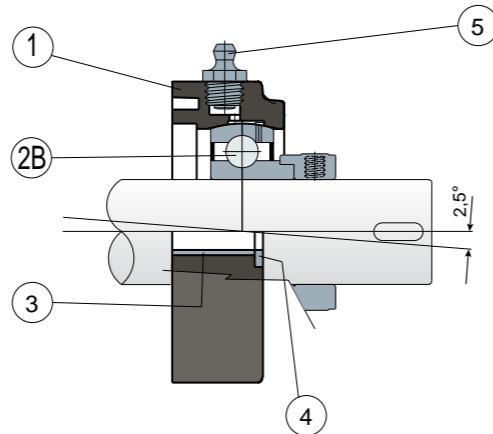

Eccentric collar shaft locking - Without cover and back gasket

- 1) Housing made out of black, white or blue Ral 5005 colour polyamide reinforced with glass fibers.
- 2) Chrome steel or stainless steel bearing AISI 440.
- 2B) Chrome steel bearing.
- 3) Spacer for fixing reinforcement made out of stainless steel AISI 304.
- 4) UNI 6592 support washer made out of stainless steel AISI 304.
- 5) Greaser, straight type with 1/8 gas thread, made out of nickel-plated brass (absent in the versions with Long Life bearing).

NOTE: The back gasket and the protection cover can be ordered separately as accessories; in the Long Life version, the greaser is absent and the lubrication channel is protected by a rubber cap.

Support dimensions respect ISO 3228 set of rules.
Maximum shaft alignment error 2,5°
For further information please contact our technical office or sales department.

FEATURES: The back gasket and the protection cover can be ordered separately as accessories. Assembly with shouldered and not shouldered shafts. Maximum shaft alignment error 2.5°.

BOX QUANTITY: 8 pieces.