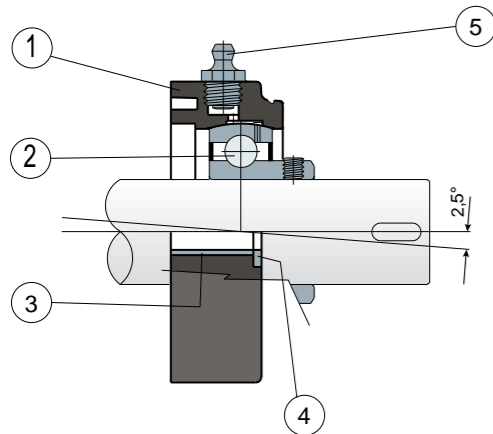

Eccentric collar shaft locking - Without cover and back gasket

- 1) Housing made out of black, white or blue Ral 5005 colour polyamide reinforced with glass fibers.
- 2) Chrome steel or stainless steel bearing AISI 440.
- 2B) Chrome steel bearing.
- 3) Spacer for fixing reinforcement made out of stainless steel AISI 304.
- 4) UNI 6592 support washer made out of stainless steel AISI 304.
- 5) Greaser, straight type with 1/8 gas thread, made out of nickel-plated brass (absent in the versions with Long Life bearing).

NOTE: The back gasket and the protection cover can be ordered separately as accessories; in the Long Life version, the greaser is absent and the lubrication channel is protected by a rubber cap.

Support dimensions respect ISO 3228 set of rules.
Maximum shaft alignment error 2,5°
For further information please contact our technical office or sales department.

FEATURES: The back gasket and the protection cover can be ordered separately as accessories. Assembly with shouldered and not shouldered shafts. Maximum shaft alignment error 2.5°.

BOX QUANTITY: 8 pieces.