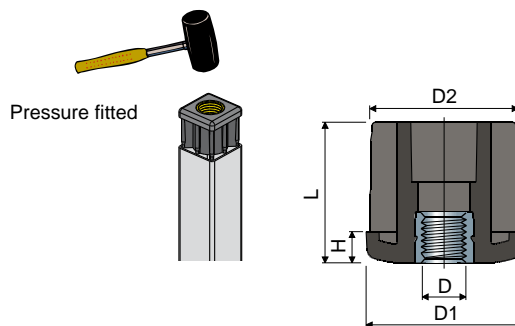

Threaded bushings

(for square tubes: sizes and threads in Inches)

Part. **68**

Tube dimensions				Thread D	D1	D2	H	L	Code	Max static load (N)			
Outside (inches)	Outside (mm)	Thickness (inches)	Thickness (mm)								Inside (mm)		
1" 1/2	(38,1)	0,065"	(1,65)	34,8	3/8"-16	(9,52)	38	34,8	8	38	68 / 82707	5000	
					1/2"-13	(12,7)	38	34,8	8	38	68 / 82708	5000	
					5/8"-11	(15,87)	38	34,8	8	38	68 / 82709	6500	
		3/4"-10	(19,05)		38	34,8	8	38	68 / 82710	9000			
		3/8"-16	(9,52)		38	32	8	38	68 / 82711	5000			
		1/2"-13	(12,7)		38	32	8	38	68 / 82712	5000			
	2"	(50,8)	0,12"	(3,05)	32	5/8"-11	(15,87)	38	32	8	38	68 / 82713	6500
						3/4"-10	(19,05)	38	32	8	38	68 / 82714	9000
						3/8"-16	(9,52)	50,6	47,5	10	45	68 / 82715	5000
			1/2"-13	(12,7)		50,6	47,5	10	45	68 / 82716	5000		
			5/8"-11	(15,87)		50,6	47,5	10	45	68 / 82717	6500		
			3/4"-10	(19,05)		50,6	47,5	10	45	68 / 82718	9000		
2"	(50,8)	0,109"	(2,77)	45,26	3/8"-16	(9,52)	50,6	45,26	10	45	68 / 82719	5000	
					1/2"-13	(12,7)	50,6	45,26	10	45	68 / 82720	5000	
					5/8"-11	(15,87)	50,6	45,26	10	45	68 / 82721	6500	
		3/4"-10	(19,05)		50,6	45,26	10	45	68 / 82722	9000			
		3/8"-16	(9,52)		50,6	44,7	10	45	68 / 82726	5000			
		1/2"-13	(12,7)		50,6	44,7	10	45	68 / 82727	5000			
		5/8"-11	(15,87)		50,6	44,7	10	45	68 / 82728	6500			
		3/4"-10	(19,05)		50,6	44,7	10	45	68 / 82729	9000			

Materials: Bushing in reinforced polyamide black colour; threaded insert in nickel plated brass.

Box quantity: 24 pieces.

On request

- **Bushings:** With different thicknesses and colours.
- **Box quantity:** According to your request.

Thread sizes in inches are expressed as the number of threads (UNC coarse thread) per Imperial inch; the inch dimensions of the tubes conform to the British Imperial system

Threaded caps

Part. **130**

M	A	B	C	H	Code	Max static load (N)
(mm)	(mm)	(mm)	(mm)	(mm)		
M16	40	40	20	10	130 / 88887	20000
M16	50	50	20	11,5	130 / 90507	
M20	40	40	23,5	10	130 / 90505	
M20	50	50	23,5	11,5	130 / 90509	